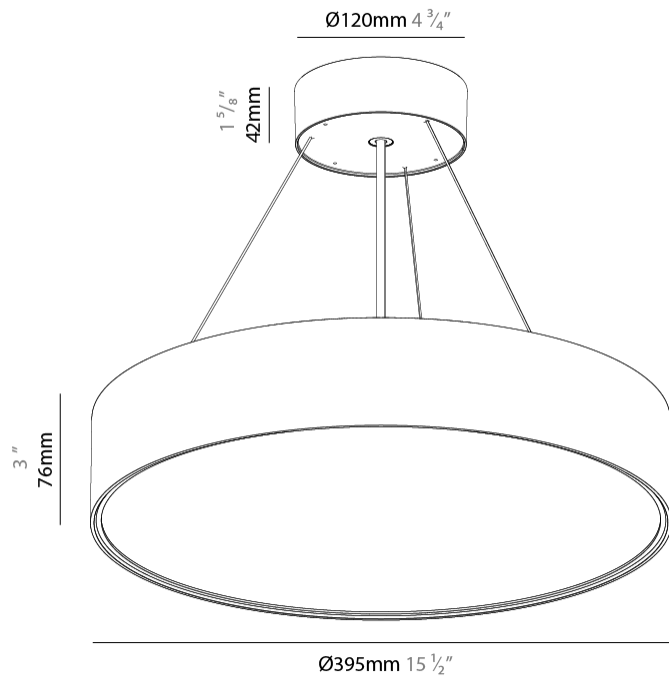

GENERAL

Series: Sign EVO
Partner: Prolicht
Division: Architectural
Installation: Suspension
Product Type: Pendant
Mounting Location: Ceiling
Light Distribution: Direct

PHYSICAL

Shape: Round
Diameter (mm): 395
Diameter (in): 15 1/2
Height (mm): 82
Height (in): 3 1/4
Weight (kg): 4.2
Diffuser: PMMA - Opal / Microprism / Clear Microprism
Fixture Finish: SSR / BKV / CWI / CRY / HAB / UFT / ITA / RUA / FTG / MYG / LOD / PUS / FRO / FUP / KIA / POP / BLS / SPG / MEY / GOH / CHC / COM / ABZ / JAG / OBR / MOS / ROR
Fixture Material: PMMA / Extruded Aluminum / Steel
Cable Details: 2000mm or 6000mm Transparent Cable

ELECTRICAL

Lamp Type: LED (Zhaga Standard)
Input Wattage (W): 26.5
Total Output Wattage (W): 22.7
Dimming: Tri-Mode (Non-Dimming and Phase Dimming (120Vac only) and 0-10V Dimming)
Driver Included: Yes
Driver Location: Integrated
Driver Type: Constant Current - Integral
Driver Class: Class 2
Input Voltage (V): 120
Constant Current (mA): 700mA
Upon Request: MATTER Dimming / DALI Dimming (Remote)

LED

Color Temperature (°K): 2700 / 3000 / 3500 / 4000
Max. Delivered Lumen (lm): Max 4071
Nominal Lumen (lm): Max 4704
CRI: >90 CRI
Lamp Life (hrs): 50000

OPTICAL

RATINGS AND CERTIFICATIONS

Certified By: Certified for North American Standards
IP rating: IP40

PROJECT
TYPE
SPECIFIER
QUANTITY
DATE