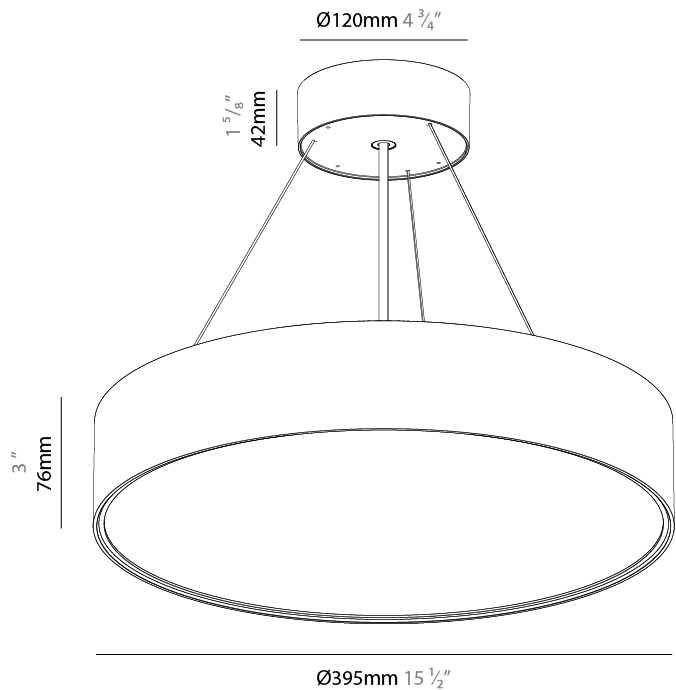

1. To build a product code in our configurator select the specify button on the base model # product page
2. To build a manual product code on this datasheet choose from the options listed below in blue font and add the suffix to the base model #

GENERAL

Series: Sign EVO
Partner: Prolicht
Division: Architectural
Installation: Suspension
Product Type: Pendant
Mounting Location: Ceiling
Light Distribution: Direct / Indirect

PHYSICAL

Shape: Round
Diameter (mm): 395
Diameter (in): 15 1/2
Height (mm): 82
Height (in): 3 1/4
Weight (kg): 4.2
Diffuser: PMMA - Opal / Microprism / Clear Microprism
Fixture Finish: SSR / BKV / CWI / CRY / HAB / UFT / ITA / RUA / FTG / MYG / LOD / PUS / FRO / FUP / KIA / POP / BLS / SPG / MEY / GOH / CHC / COM / ABZ / JAG / OBR / MOS / ROR
Fixture Material: PMMA / Extruded Aluminum / Steel
Cable Details: 2000mm or 6000mm Transparent Cable

ELECTRICAL

Lamp Type: LED (Zhaga Standard)
Input Wattage (W): 34.1
Total Output Wattage (W): 30.9
Dimming: DALI Dimming / MATTER Dimming
Driver Included: Yes
Driver Location: Integrated
Driver Type: Constant Current - Universal
Driver Class: Class 2
Input Voltage (V): 120

LED

Color Temperature (°K): 2700-6500 Tunable White
Max. Delivered Lumen (lm): Max 4865 (3838 Dir / 1027 Ind)
Nominal Lumen (lm): Max 5618
CRI: >90 CRI
Lamp Life (hrs): 50000

OPTICAL

RATINGS AND CERTIFICATIONS

Certified By: Certified for North American Standards
IP rating: IP40