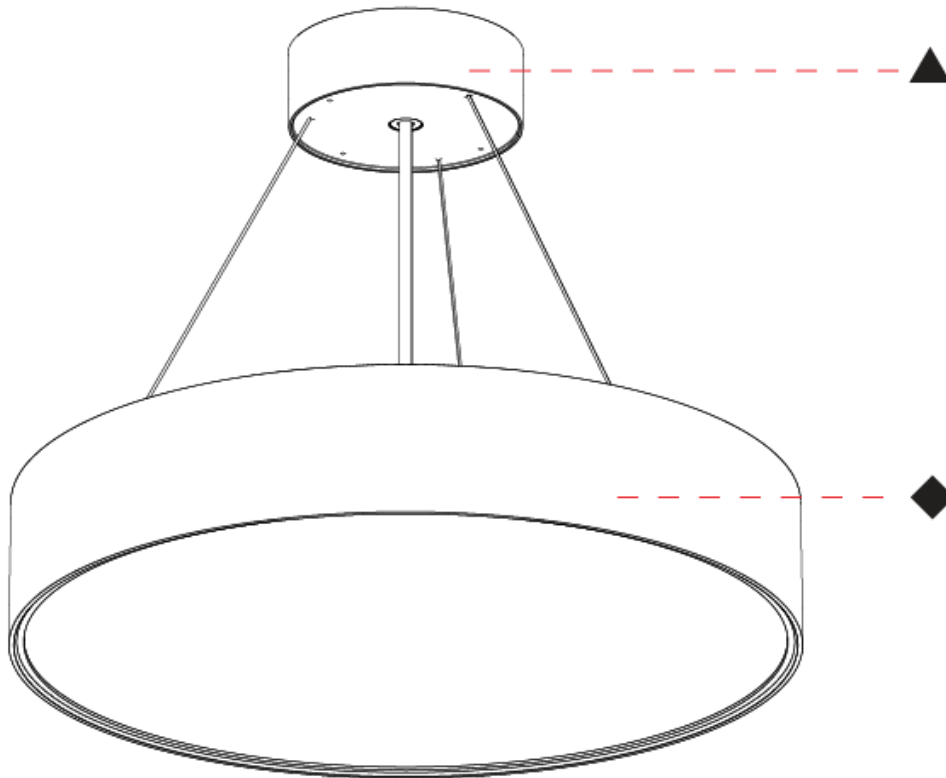

SIGN EVO SUSPENSION

A3001099-HE-

PROJECT	_____
TYPE	_____
SPECIFIER	_____
QUANTITY	_____
DATE	_____

A