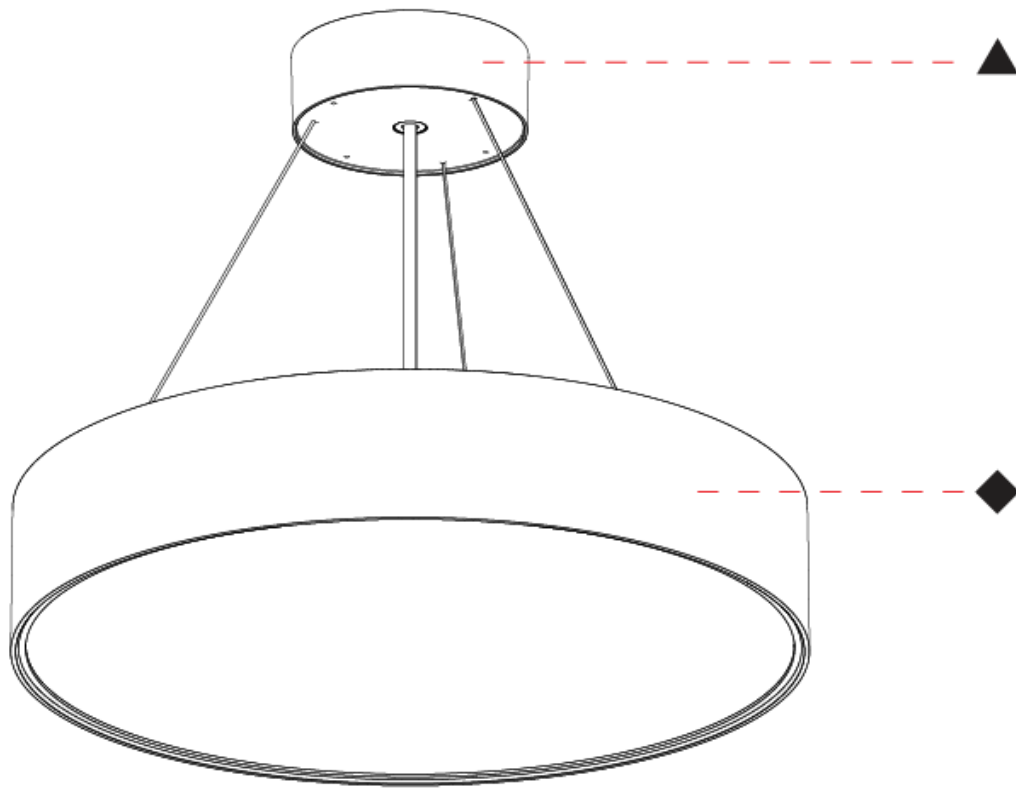

SIGN EVO SUSPENSION

A3001102-

PROJECT	_____
TYPE	_____
SPECIFIER	_____
QUANTITY	_____
DATE	_____

A